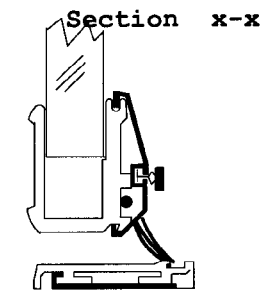

JDRI Door & Frame Drawing

JUMBO SIZE ROLL-IN DOORS & FRAMES

Cut Coldroom Opening 3-5mm larger for easy fit

| FRAME | OVERALL | | COLDROOM OPENING | | DOOR OPENING | | DOOR | |
|---------|---------|--------|------------------|--------|--------------|--------|-------|--------|
| | WIDTH | HEIGHT | WIDTH | HEIGHT | WIDTH | HEIGHT | WIDTH | HEIGHT |
| JDRI T1 | 839 | 1962 | 797 | 1942 | | | 754 | 1895 |
| JDRI T2 | 1605 | 1962 | 1563 | 1942 | | | 754 | 1895 |
| JDRI T3 | 2371 | 1962 | 2329 | 1942 | | | 754 | 1895 |
| JDRI T4 | 3137 | 1962 | 3095 | 1942 | | | 754 | 1895 |
| JDRI T5 | 3903 | 1962 | 3861 | 1942 | | | 754 | 1895 |