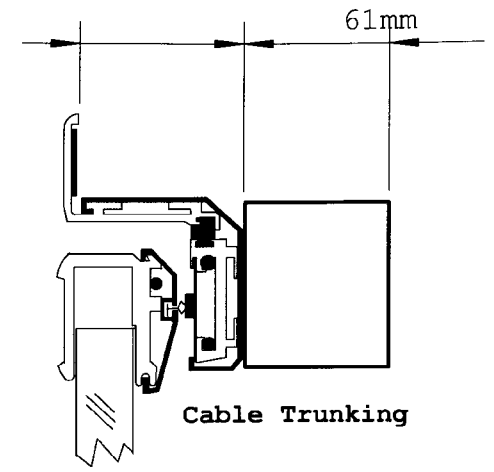

JDRI Door & Frame Drawing

JUMBO SIZE ROLL-IN DOORS & FRAMES

Cut Coldroom Opening 3-5mm larger for easy fit

| FRAME | OVERALL | | COLDROOM OPENING | | DOOR OPENING | | DOOR | |
|---------|---------|--------|------------------|--------|--------------|--------|-------|--------|
| | WIDTH | HEIGHT | WIDTH | HEIGHT | WIDTH | HEIGHT | WIDTH | HEIGHT |
| JDRI T1 | 839 | 1962 | 797 | 1942 | | | 754 | 1895 |
| JDRI T2 | 1605 | 1962 | 1563 | 1942 | | | 754 | 1895 |
| JDRI T3 | 2371 | 1962 | 2329 | 1942 | | | 754 | 1895 |
| JDRI T4 | 3137 | 1962 | 3095 | 1942 | | | 754 | 1895 |
| JDRI T5 | 3903 | 1962 | 3861 | 1942 | | | 754 | 1895 |