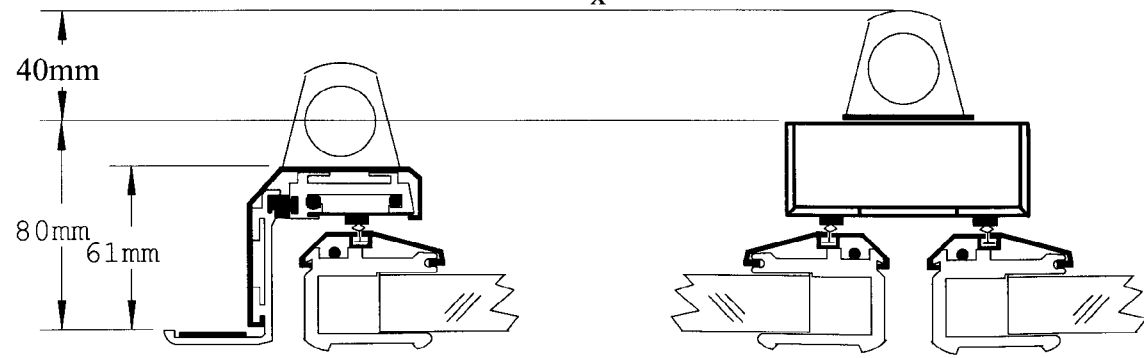

JDRI Door & Frame Drawing

JUMBO SIZE ROLL-IN DOORS & FRAMES

Cut Coldroom Opening 3-5mm larger for easy fit

| FRAME | OVERALL | | COLDROOM OPENING | | DOOR OPENING | | DOOR | |
|---------|---------|--------|------------------|--------|--------------|--------|-------|--------|
| | WIDTH | HEIGHT | WIDTH | HEIGHT | WIDTH | HEIGHT | WIDTH | HEIGHT |
| JDRI T1 | 839 | 1962 | 797 | 1942 | | | 754 | 1895 |
| JDRI T2 | 1605 | 1962 | 1563 | 1942 | | | 754 | 1895 |
| JDRI T3 | 2371 | 1962 | 2329 | 1942 | | | 754 | 1895 |
| JDRI T4 | 3137 | 1962 | 3095 | 1942 | | | 754 | 1895 |
| JDRI T5 | 3903 | 1962 | 3861 | 1942 | | | 754 | 1895 |