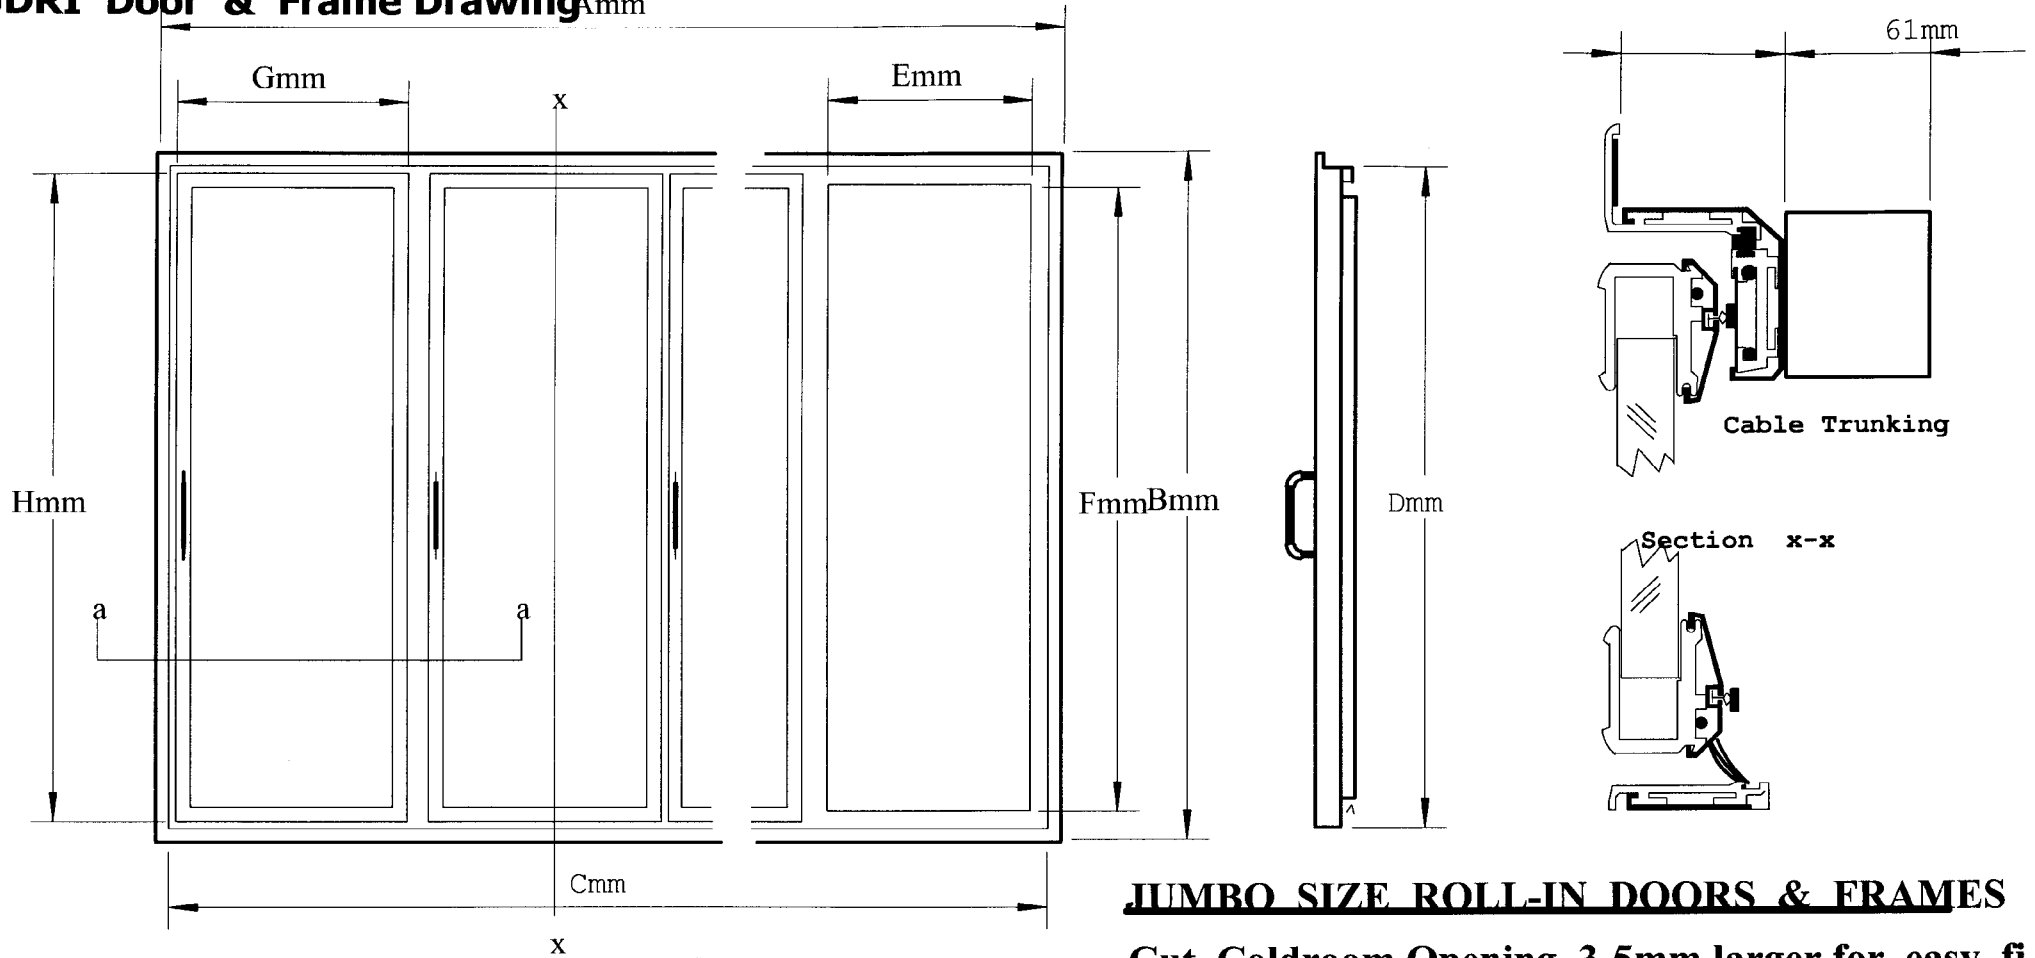

JDRI Door & Frame Drawing

JUMBO SIZE ROLL-IN DOORS & FRAMES

Cut Coldroom Opening 3-5mm larger for easy fit

| FRAME | OVERALL | | COLDROOM OPENING | | DOOR OPENING | | DOOR | |
|---------|---------|--------|------------------|--------|--------------|--------|-------|--------|
| | WIDTH | HEIGHT | WIDTH | HEIGHT | WIDTH | HEIGHT | WIDTH | HEIGHT |
| JDRI T1 | 839 | 1962 | 797 | 1942 | | | 754 | 1895 |
| JDRI T2 | 1605 | 1962 | 1563 | 1942 | | | 754 | 1895 |
| JDRI T3 | 2371 | 1962 | 2329 | 1942 | | | 754 | 1895 |
| JDRI T4 | 3137 | 1962 | 3095 | 1942 | | | 754 | 1895 |
| JDRI T5 | 3903 | 1962 | 3861 | 1942 | | | 754 | 1895 |