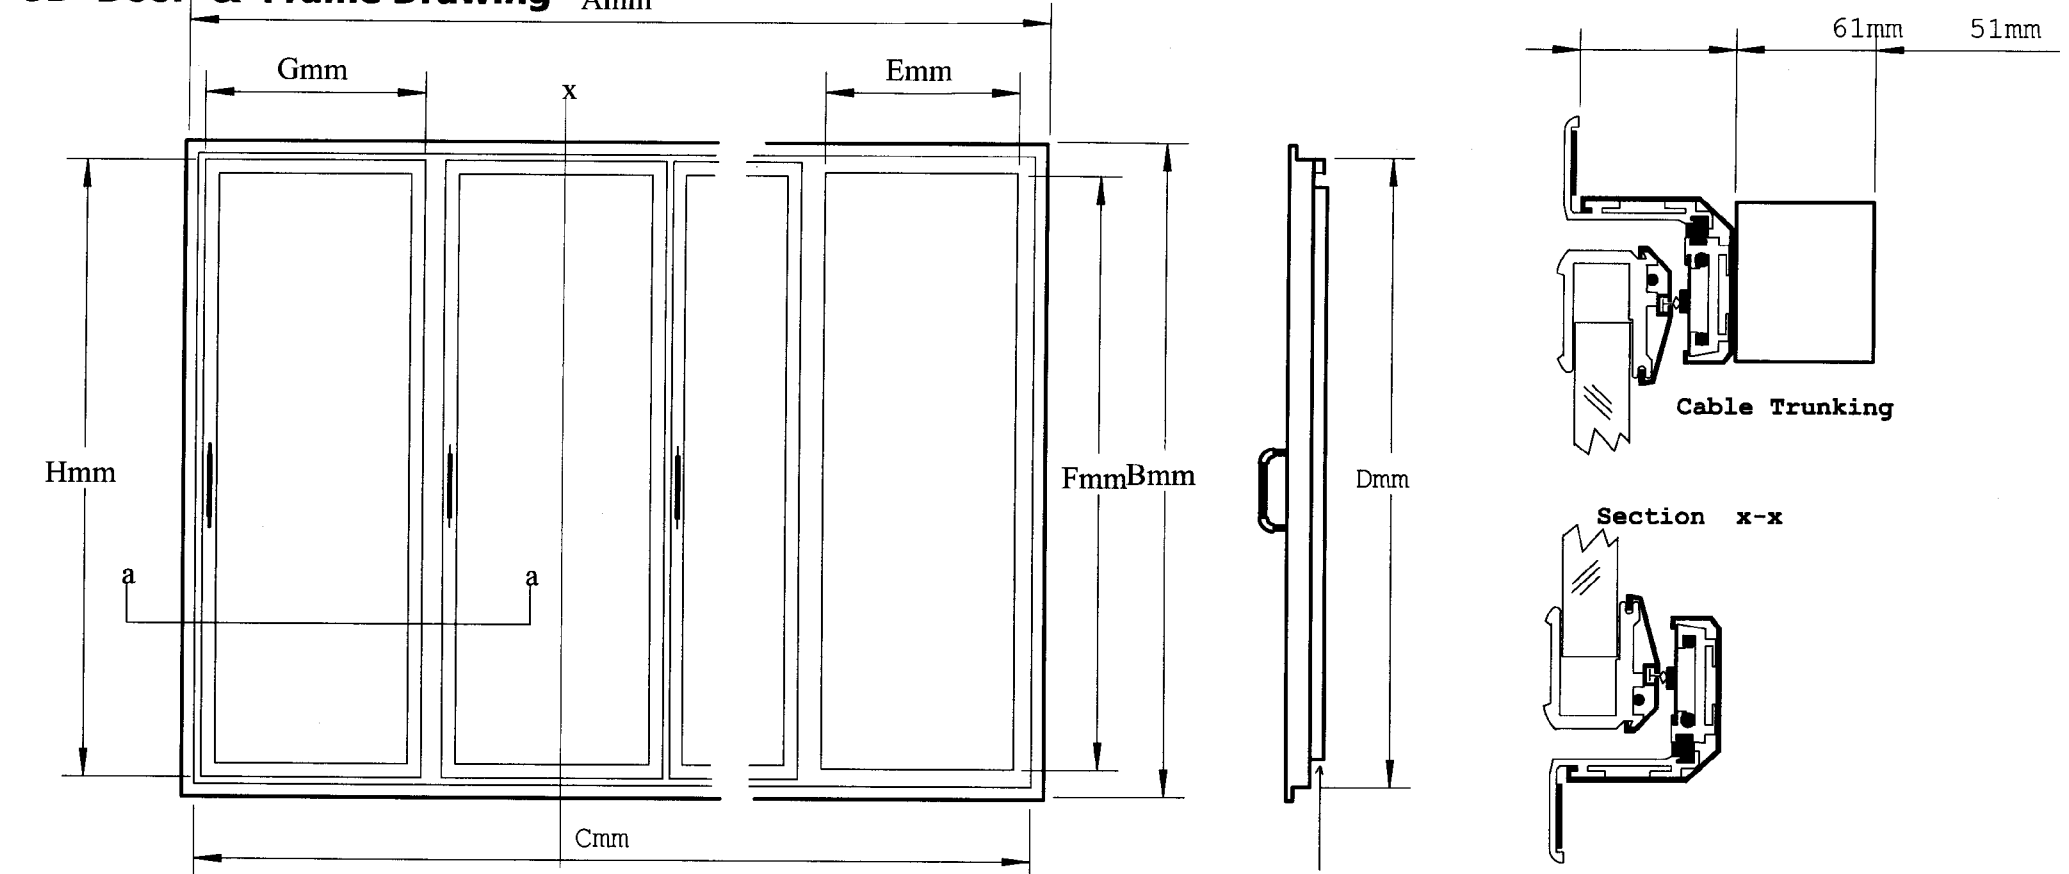

JD Door & Frame Drawing

Light Fitting
Cut Coldroom Opening 3-5mm larger for easy fitting

FRAME	OVERALL		COLDROOM OPENING		DOOR OPENING		DOOR	
	WIDTH	HEIGHT	WIDTH	HEIGHT	WIDTH	HEIGHT	WIDTH	HEIGHT
J T1	839	1684	797	1642			755	1595
J T2	1605	1684	1563	1642			755	1595
J T3	2371	1684	2329	1642			755	1595
J T4	3137	1684	3095	1642			755	1595
J T5	3903	1684	3861	1642			755	1595