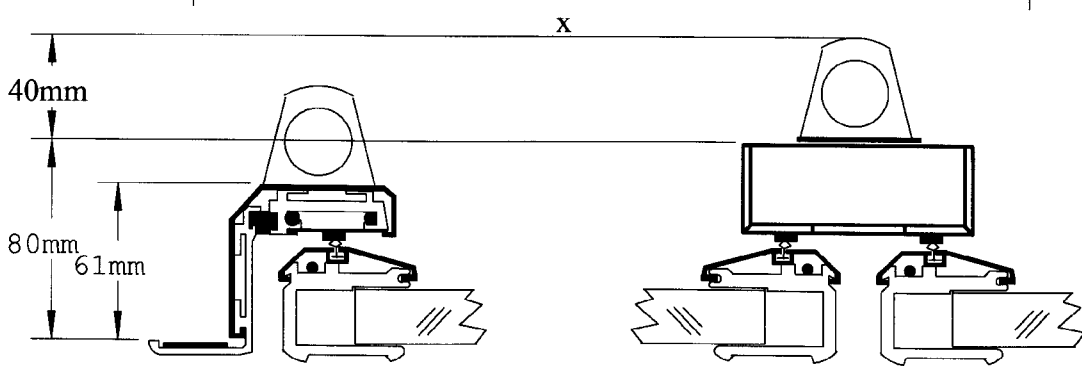

JD Door & Frame Drawing

Light Fitting
Cut Coldroom Opening 3-5mm larger for easy fitting

FRAME	OVERALL		COLDROOM OPENING		DOOR OPENING		DOOR	
	WIDTH	HEIGHT	WIDTH	HEIGHT	WIDTH	HEIGHT	WIDTH	HEIGHT
J T1	839	1684	797	1642			755	1595
J T2	1605	1684	1563	1642			755	1595
J T3	2371	1684	2329	1642			755	1595
J T4	3137	1684	3095	1642			755	1595
J T5	3903	1684	3861	1642			755	1595